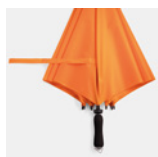

MOBILE

Golf umbrella MOBILE with carrying pouch, metal shaft, double metal ribs, plastic tips, EVA handle and coloured polyester canopy, closure with Velcro | **Packing:** 12/24 pcs. | **Size:** Ø125 cm | **Material:** Metal / Polyester | **Branding:** ☒ 350/170 x 310 mm S1+H4 (6)

navy blue	56-0104140
dark green	56-0104141
royal blue	56-0104142
black	56-0104143
red	56-0104144
orange	56-0104145
yellow	56-0104146
light green	56-0104147