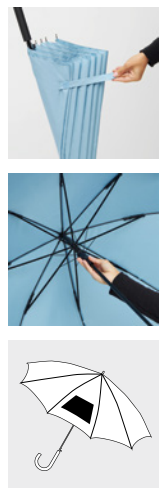

WALTZ

Automatic wooden stick umbrella WALTZ with colour-matching piping, metal ribs, wooden tips and a wooden crook handle, with a polyester canopy | Packing: 12/36 pcs. | Size: Ø103 cm | Material: Wood / Metal / Polyester | Branding: 260/170x150 mm S1+H2(6)

- navy blue / beige 56-0103090
- dark green / beige 56-0103091
- black / grey 56-0103093
- beige / brown 56-0103094

WIND

Automatic windproof stick umbrella WIND, with metal shaft, fibreglass ribs and metal tips with a rubber-coated crook handle and a polyester pongee canopy, closure with Velcro | Packing: 12/36 pcs. | Size: Ø103 cm | Material: Metal / Fibreglass / Polyester | Branding: 270/160x200 mm S1+H2(6)

- navy blue 56-0103260
- black 56-0103261
- red 56-0103262
- light blue 56-0103263
- orange 56-0103264
- dark green 56-0103265
- dark pink 56-0103266
- light green 56-0103267
- yellow 56-0103268
- rainbow 56-0103269
- white 56-0103410
- blue 56-0103411
- light grey 56-0103412

CREADO