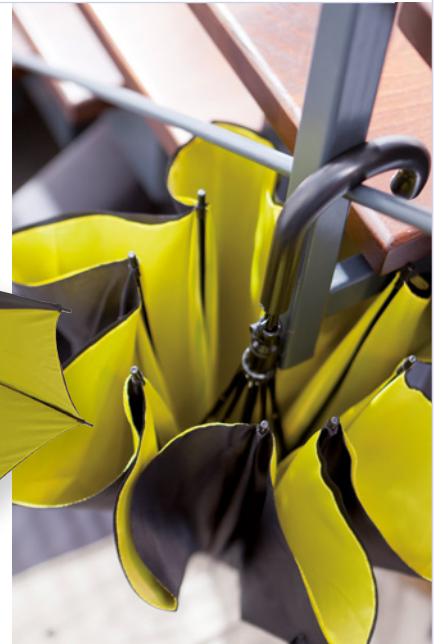

DOUBLY

Automatic stick umbrella DOUBLY with metal shaft, plastic tips and crook handle, double layered canopy with 2 colours, polyester canopy, closure with Velcro strap | **Packing:** 12/36 pcs. | **Size:** Ø103 cm | **Material:** Metal / Polyester | **Branding:** 270/160x200 mm S1+H2 (6)

black / blue 56-0103070
black / green 56-0103071
black / red 56-0103072
black / yellow 56-0103073
black / orange 56-0103074
black / grey 56-0103075