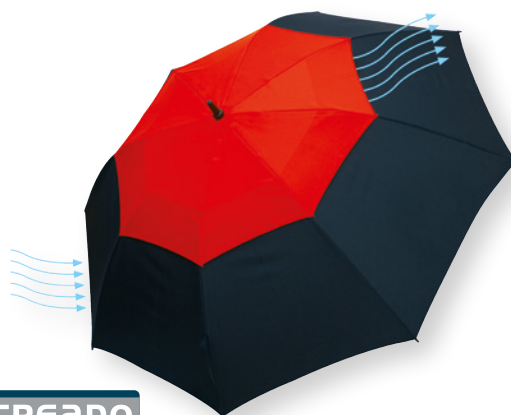

## SOLARIS 56-0104112

Aluminium fibreglass golf umbrella SOLARIS, with aluminium shaft, fibreglass ribs, metal tips, with colour-matching rubber crook handle and polyester pongee canopy, closure with Velcro | **Packing:** 12/24 pcs. | **Size:** Ø120 cm | **Material:** Aluminium / Fibreglass / Polyester | **Branding:** 350/170x310 mm S1+H2(6)

## MONSUN 56-0104172

Fibreglass golf umbrella MONSUN with a ventilation system, fibreglass shaft and ribs, plastic tips and plastic handle with a nylon canopy, closure with Velcro | **Packing:** 12/24 pcs. | **Size:** Ø132 cm | **Material:** Fibreglass / Nylon | **Branding:** 350/170x310 mm S1+H2(6)