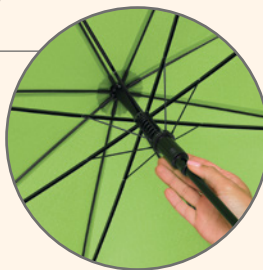

wind stability while retaining lightness and elegance