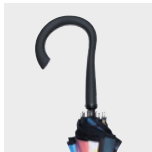

AMAZE 56-0108000

Automatic stick umbrella AMAZE: with metal shaft, fibreglass ribs, metal tips, rubber coated crook handle with integrated release button, polyester pongee canopy with black piping, closure with Velcro, one piece canopy without seams, individually designed all-over print included | **Packing:** 25 pcs. | **Size:** Ø104cm | **Material:** Metal / Fibreglass / Polyester

➤ *Print sample*

➤ **CREADO**

Delivery time: starting from 8 weeks

MOQ: 100 pcs.

Incl. all-over print in your own design

One-piece canopy without seams

REFLECTIVE TRANSFER

Reflective transfer is a type of thermal transfer in which a design (e.g. a logo) is printed on a special reflective foil and then ironed onto a material (for example, on umbrella, cap, or backpack). The reflective effect 'transfers' to any Pantone colour.

CHARACTERISTICS:

- beautiful colours (according to the Pantone pattern book)
- reflector increases safety (helps wherever good visibility is needed)
- durable print quality