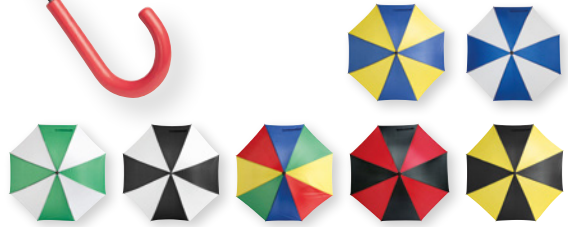

DISCO

Automatic stick umbrella DISCO, with metal shaft, metal ribs, plastic tips with colour-matching plastic handle and a polyester canopy, closure with Velcro | **Packing:** 10/50 pcs. | **Size:** Ø103 cm | **Material:** Metal / Polyester | **Branding:** 270/160x200 mm S1+H2 (6)

- blue / yellow 56-0103005
- red / white 56-0103011
- blue / white 56-0103012
- green / white 56-0103013
- black / white 56-0103014
- blue / green / red / yellow 56-0103015
- black / red 56-0103018
- black / yellow 56-0103019